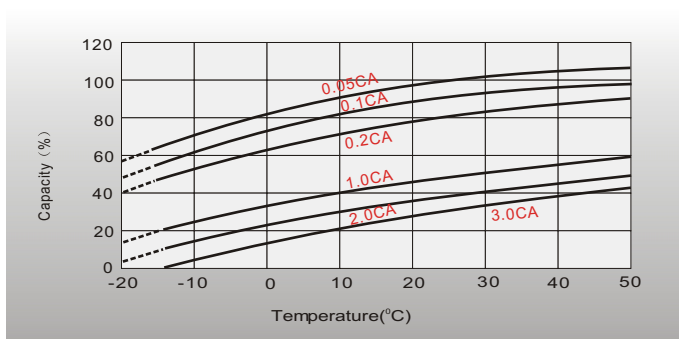

Constant Power Discharge (Watts/cell) at 25 °C (77°F)

F.V/Time	5min	10min	15min	20min	30min	45min	1h	2h	3h	4h	5h	6h	8h	10h	20h
1.85V/cell	83.6	64.8	54.3	47.4	37.0	27.5	23.3	13.9	10.9	8.88	7.26	6.32	5.12	4.27	2.37
1.80V/cell	111.0	81.9	64.7	55.2	43.0	31.8	25.9	15.0	11.6	9.43	7.76	6.75	5.41	4.39	2.40
1.75V/cell	122.5	88.5	69.8	58.8	44.3	32.6	27.0	15.5	11.8	9.60	7.93	6.91	5.49	4.51	2.42
1.70V/cell	131.1	94.3	73.4	61.3	45.9	33.8	27.8	15.9	12.1	9.84	8.12	7.04	5.56	4.60	2.46
1.65V/cell	142.5	100.8	77.5	64.7	48.0	34.4	28.2	16.0	12.6	10.1	8.32	7.18	5.64	4.68	2.49
1.60V/cell	153.6	107.0	81.5	68.1	50.3	35.6	28.3	16.6	12.9	10.4	8.56	7.31	5.68	4.72	2.50

Dimensions

T3 Terminal

Unit: mm [inches]

Discharge Characteristics

Float Charging Characteristics

Temperature Effects in Relation to Battery Capacity

Effect of Temperature on Long Term Float Life

Cycle Life in Relation to Depth of Discharge