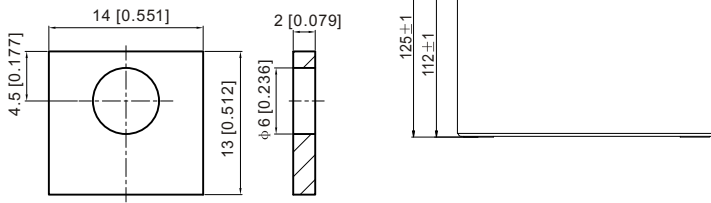

Specification

Nominal Voltage	12V	
Nominal Capacity(20HR)	27.0AH	
Dimensions	Length	166±2mm (6.54 inches)
	Width	175±2mm (6.89 inches)
	Container Height	125±2mm (4.92 inches)
	Total Height (with Terminal)	125±2mm (4.92 inches)
Approx Weight	Approx 7.2 kg (15.88lbs)±%5	
Terminal	T3 / T12	
Container Material	ABS	
Rated Capacity	27.0 AH/1.35A	(20hr, 1.75V/cell, 25°C/77°F)
	22.3 AH/2.23A	(10hr, 1.75V/cell, 25°C/77°F)
	20.4 AH/4.08A	(5hr, 1.75V/cell, 25°C/77°F)
	18.4 AH/6.12A	(3hr, 1.75V/cell, 25°C/77°F)
	15.1 AH/15.1A	(1hr, 1.60V/cell, 25°C/77°F)
Max. Discharge Current	360A (5s)	
Internal Resistance	Approx 15mΩ	
Operating Temp. Range	Discharge	-15~50°C (5~122°F)
	Charge	0~40°C (32~104°F)
	Storage	-15~40°C (5~104°F)
Nominal Operating Temp. Range	25±3°C (77±5°F)	
Cycle Use	Initial Charging Current less than 7.2A. Voltage	
	14.4V~15.0V at 25°C(77°F)Temp. Coefficient -30mV/°C	
Standby Use	No limit on Initial Charging Current Voltage	
	13.5V~13.8V at 25°C(77°F)Temp. Coefficient -20mV/°C	
Capacity affected by Temperature	40°C (104°F)	103%
	25°C (77°F)	100%
	0°C (32°F)	86%
Self Discharge	Leoch LP series batteries may be stored for up to 6 months at 25°C(77°F) and then a freshening charge is required. For higher temperatures the time interval will be shorter.	

Dimensions

T3 Terminal

Unit: mm [inches]

Discharge Characteristics

Float Charging Characteristics

Temperature Effects in Relation to Battery Capacity

Effect of Temperature on Long Term Float Life

Cycle Life in Relation to Depth of Discharge