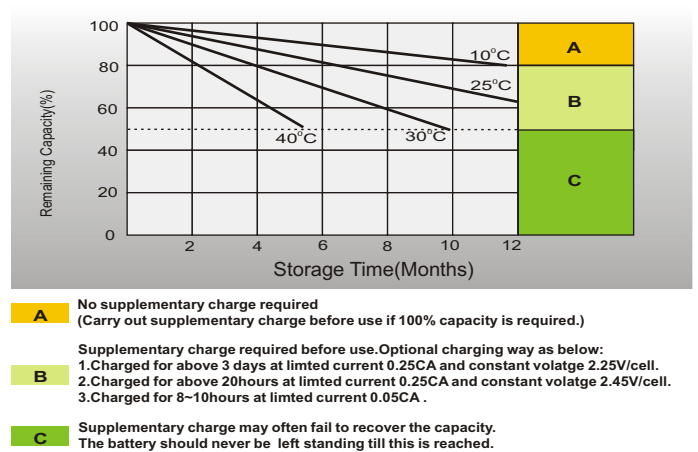

Self Discharge Characteristics

Sales Office

China sales office:

Add: 5th Floor, Xinbaohui Bldg., Nanhai Blvd.,
Nanshan, Shenzhen, China. 518052
Tel: +86-755-86036060 (100 lines)
Fax: +86-755-26067269
E-mail: export@leoch.com
Http://www.leoch.com

North America sales office:

Add: 19751 Descartes, Unit A,
Foothill Ranch, CA 92610, USA
Tel: 949-588-5853
Fax: 949-588-5966
E-mail: sales@leoch.us
Http://www.leoch.us

Europe sales office:

Add: 9B Wheatstone Park, Waterwells
Business Park, Gloucester, GL2 2AQ, UK.
Tel: +44(0) 01452 729428
Fax: +44 (0)1452-690125
E-mail: Sales.Europe@leoch.com

Singapore sales office:

Add: No.53, Ubi Avenue 1, #03-21 Paya
Ubi Industrial Park, Singapore 408934
Tel: + 65 6841 6629
E-mail: sales.sg@leoch.com

HongKong sales office:

Add: Unit 3910, 39/F, Cable TV Tower, No.9
Hoi Shing Road, Tsuen Wan, NT.H.K
Tel: +852 3578 6666
E-mail: sales.hk@leoch.com