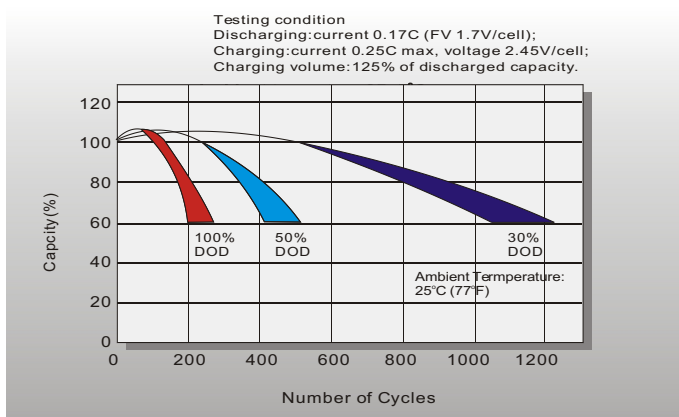

Dimensions

T3 Terminal

Unit: mm [inches]

Discharge Characteristics

Float Charging Characteristics

Temperature Effects in Relation to Battery Capacity

Effect of Temperature on Long Term Float Life

Cycle Life in Relation to Depth of Discharge