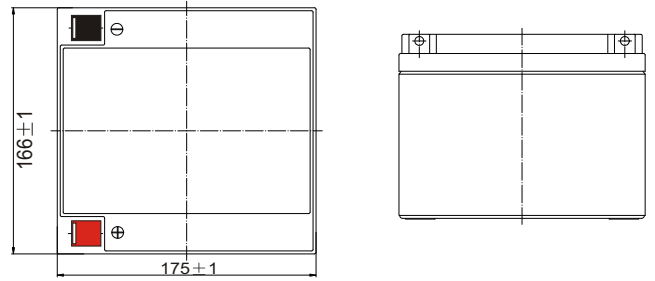

Specification

Nominal Voltage	12V	
Nominal Capacity(20HR)	27.0AH	
Dimensions	Length	166±2mm (6.54 inches)
	Width	175±2mm (6.89 inches)
	Container Height	125±2mm (4.92 inches)
	Total Height (with Terminal)	125±2mm (4.92 inches)
Approx Weight	Approx 7.2 kg (15.88lbs)±%5	
Terminal	T3 / T12	
Container Material	ABS	
Rated Capacity	27.0 AH/1.35A	(20hr, 1.75V/cell, 25°C/77°F)
	22.3 AH/2.23A	(10hr, 1.75V/cell, 25°C/77°F)
	20.4 AH/4.08A	(5hr, 1.75V/cell, 25°C/77°F)
	18.4 AH/6.12A	(3hr, 1.75V/cell, 25°C/77°F)
	15.1 AH/15.1A	(1hr, 1.60V/cell, 25°C/77°F)
Max. Discharge Current	360A (5s)	
Internal Resistance	Approx 15mΩ	
Operating Temp. Range	Discharge	-15~50°C (5~122°F)
	Charge	0~40°C (32~104°F)
	Storage	-15~40°C (5~104°F)
Nominal Operating Temp. Range	25±3°C (77±5°F)	
Cycle Use	Initial Charging Current less than 7.2A. Voltage	
	14.4V~15.0V at 25°C(77°F)Temp. Coefficient -30mV/°C	
Standby Use	No limit on Initial Charging Current Voltage	
	13.5V~13.8V at 25°C(77°F)Temp. Coefficient -20mV/°C	
Capacity affected by Temperature	40°C (104°F)	103%
	25°C (77°F)	100%
	0°C (32°F)	86%
Self Discharge	Leoch LP series batteries may be stored for up to 6 months at 25°C(77°F) and then a freshening charge is required. For higher temperatures the time interval will be shorter.	

Dimensions

T3 Terminal

Unit: mm [inches]

Discharge Characteristics

Float Charging Characteristics

Temperature Effects in Relation to Battery Capacity

Effect of Temperature on Long Term Float Life

Cycle Life in Relation to Depth of Discharge