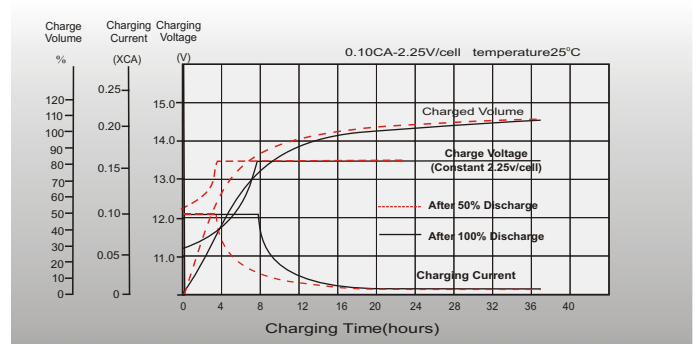

Dimensions

T3 Terminal

Unit: mm [inches]

Discharge Characteristics

Float Charging Characteristics

Temperature Effects in Relation to Battery Capacity

Effect of Temperature on Long Term Float Life

Cycle Life in Relation to Depth of Discharge