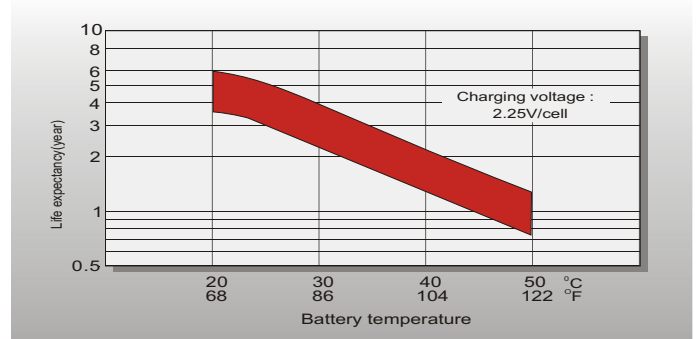

Dimensions

T3 Terminal

Unit: mm [inches]

Discharge Characteristics

Float Charging Characteristics

Temperature Effects in Relation to Battery Capacity

Effect of Temperature on Long Term Float Life

Cycle Life in Relation to Depth of Discharge