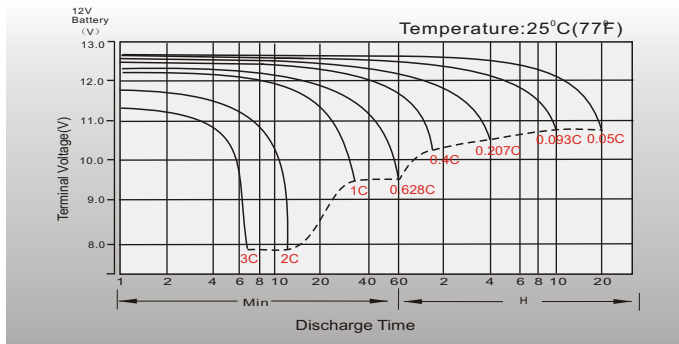

Constant Power Discharge (Watts/cell) at 25 °C (77°F)

F.V/Time	5min	10min	15min	20min	30min	45min	1h	2h	3h	4h	5h	6h	8h	10h	20h
1.85V/cell	83.6	64.8	54.3	47.4	37.0	27.5	23.3	13.9	10.9	8.88	7.26	6.32	5.12	4.27	2.37
1.80V/cell	111.0	81.9	64.7	55.2	43.0	31.8	25.9	15.0	11.6	9.43	7.76	6.75	5.41	4.39	2.40
1.75V/cell	122.5	88.5	69.8	58.8	44.3	32.6	27.0	15.5	11.8	9.60	7.93	6.91	5.49	4.51	2.42
1.70V/cell	131.1	94.3	73.4	61.3	45.9	33.8	27.8	15.9	12.1	9.84	8.12	7.04	5.56	4.60	2.46
1.65V/cell	142.5	100.8	77.5	64.7	48.0	34.4	28.2	16.0	12.6	10.1	8.32	7.18	5.64	4.68	2.49
1.60V/cell	153.6	107.0	81.5	68.1	50.3	35.6	28.3	16.6	12.9	10.4	8.56	7.31	5.68	4.72	2.50

Dimensions

T3 Terminal

Unit: mm [inches]

Discharge Characteristics

Float Charging Characteristics

Temperature Effects in Relation to Battery Capacity

Effect of Temperature on Long Term Float Life

Cycle Life in Relation to Depth of Discharge